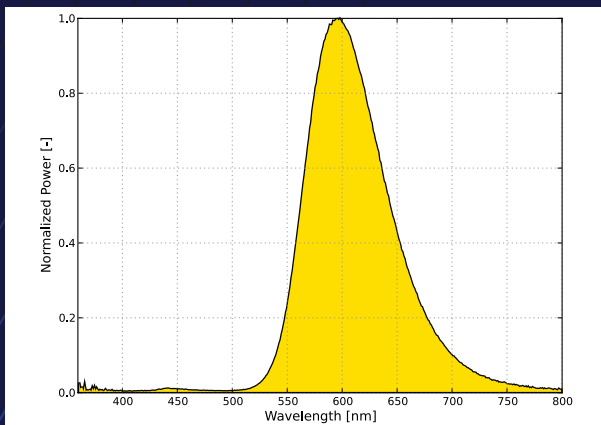

QSSI 1800K CCT LEDS

QSSI offers 1800K CCT LEDS.

1800K CCT LED LUMINAIRE:
WALL MOUNT + BOLLARDS + AREA & SITE

1800K CCT LED fixtures are excellent for outdoor lighting applications: area and site lighting for streets and highways, decorative post tops to illuminate walkways, bollards for pathways and more.

SPECTRAL CHART:

1800K CCT LEDs provide the same visual light output as traditional Low Pressure Sodium systems, but provide substantially reduced energy and maintenance costs, and increased lifespan and lumen maintenance values.

1800K CCT LED:

Dominant Wavelength 588.8-592.6

Low Pressure Sodium Wavelength: 589 and 589.6

APPLICATIONS:

- Alternative to obsolete LPS or HPS lighting with 90+ Lumens/watt for equal performance.
- Dark Sky applications for City Center and Suburban zones that allow higher light levels
- Lighting near observatories for better star viewing